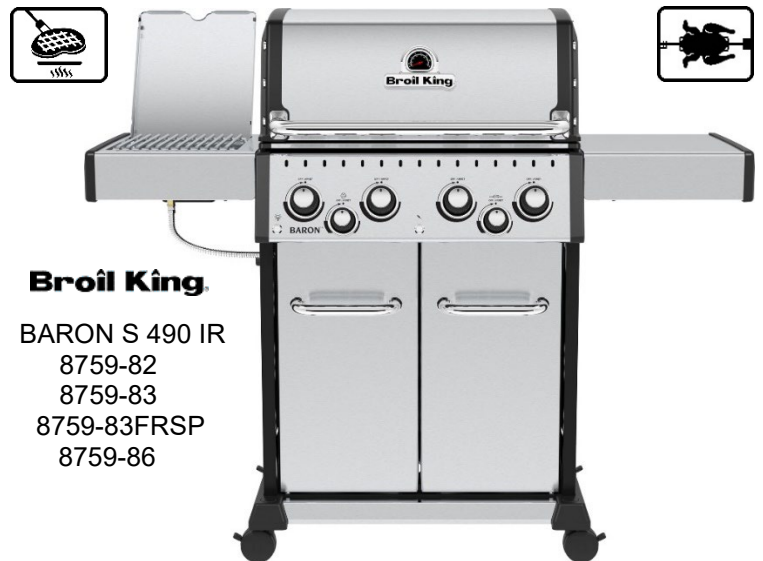

# Broil King®

---

---

**Broil King**  
BARON 490 IR  
8752-82IR  
8752-83IR

**Broil King**  
BARON S 440 IR  
8759-62  
8759-63

**Broil King**  
BARON S 490 IR  
8759-82  
8759-83  
8759-83FRSP  
8759-86

## HARDWARE INCLUDED

S21124		(8)	Y-29304		(2)
Y-12865		(12)	Y-11793		(4)
Y-11551		(2)	Y-12124		(2)
56039-214A		(1)	Y-32001-151		(4)
Y-12229		(1)	S21235		(2)
S21084		(8)	S21233		(2)
S21125		(2)	 <p style="text-align: right;">#3 ROBERTSON</p> <p style="text-align: center;">#2 ROBERTSON</p>		
20005-000					(1)