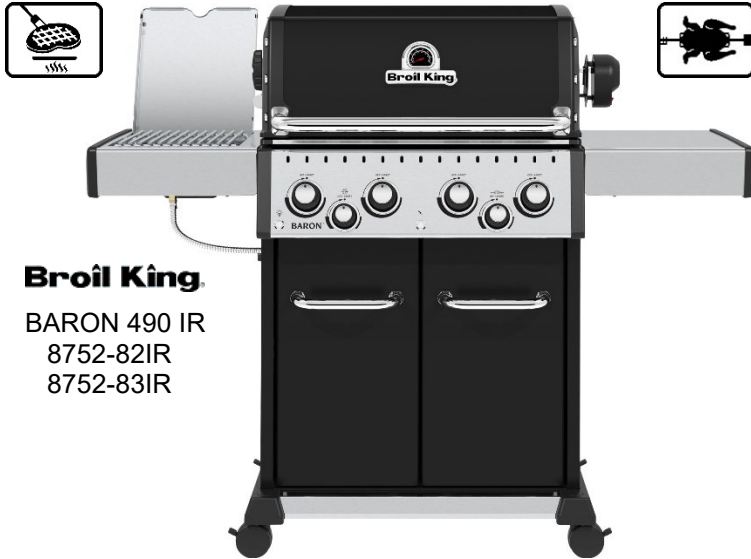

# Broil King®

---

---

**Broil King**  
BARON 490 IR  
8752-82IR  
8752-83IR

**Broil King**  
BARON S 440 IR  
8759-62  
8759-63

**Broil King**  
BARON S 490 IR  
8759-82  
8759-83  
8759-83FRSP  
8759-86

## HARDWARE INCLUDED

S21124		(8)	Y-29304		(2)
Y-12865		(12)	Y-11793		(4)
Y-11551		(2)	Y-12124		(2)
56039-214A		(1)	Y-32001-151		(4)
Y-12229		(1)	S21235		(2)
S21084		(8)	S21233		(2)
S21125		(2)	 <p style="text-align: right;">#3 ROBERTSON</p> <p style="text-align: center;">#2 ROBERTSON</p>		
20005-000					(1)