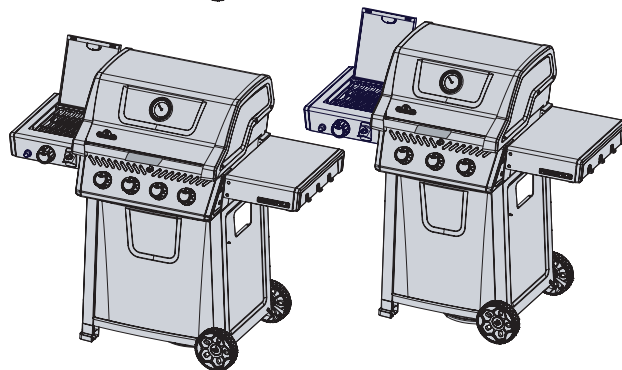

F425/365SIB

PHONE:
+31 345 588655

EMAIL
info@napoleongrills.nl

ONLINE
www.napoleon.com

WOLF STEEL EUROPE
De Riemsdijk 22, 4004 LC,
Tiel, The Netherlands