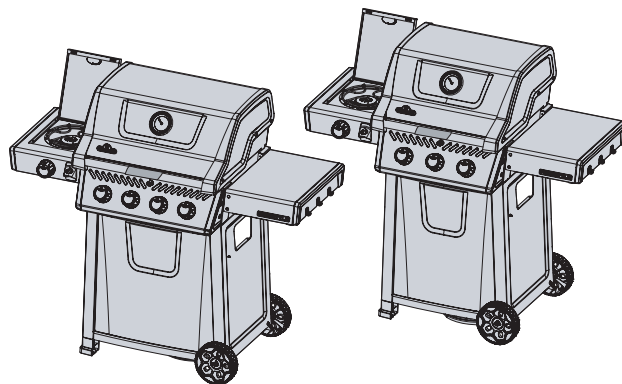

F425/365SB