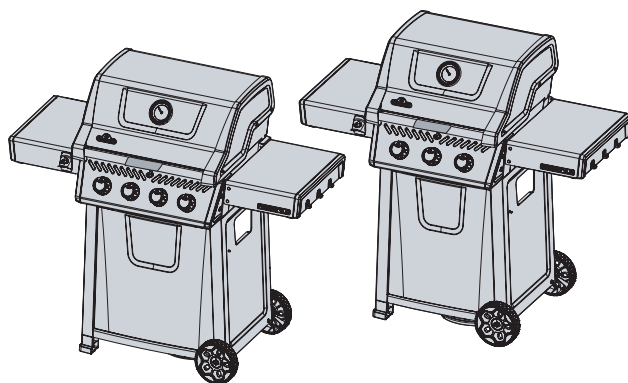

F425/365

F425/365SB

F425/365SIB

PHONE:
+31 345 588655

EMAIL
info@napoleongrills.nl

ONLINE
www.napoleon.com

WOLF STEEL EUROPE
De Riemsdijk 22, 4004 LC,
Tiel, The Netherlands