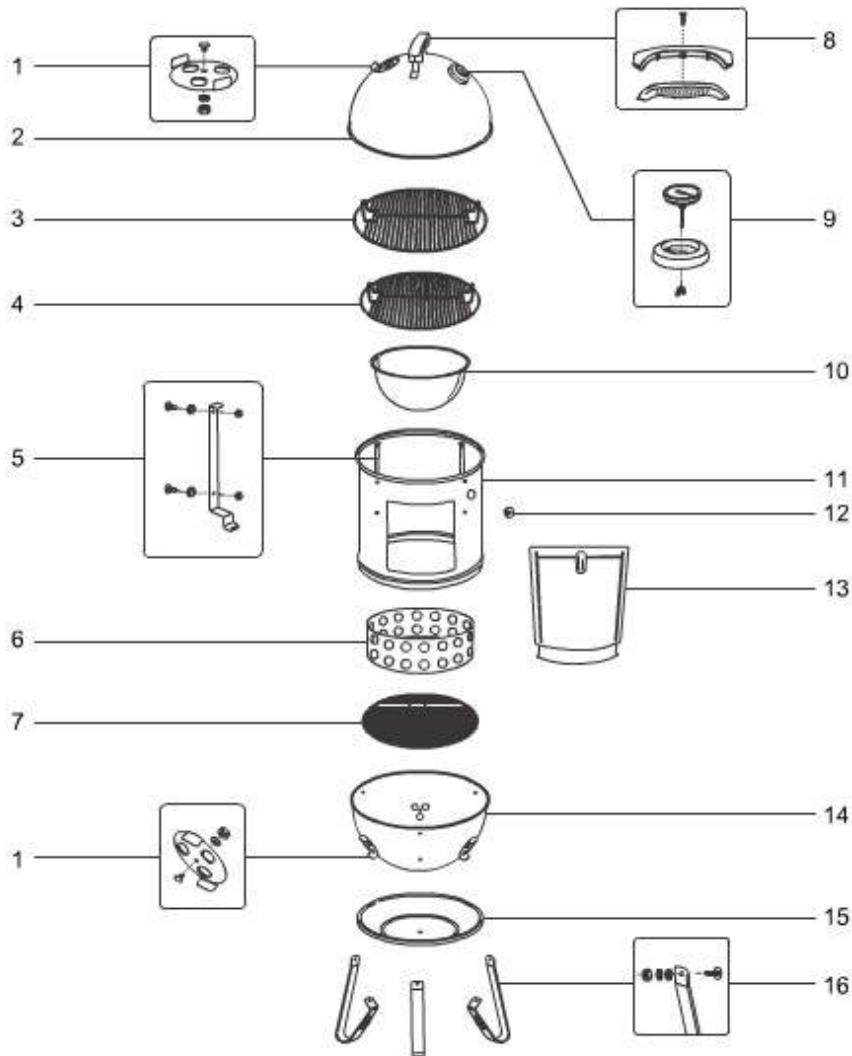

SCHEMATICS

CUSTOMER SERVICE
1-800-446-1071

Export (general) / Charcoal / Specialty Products

[VIEW ALL](#)

MODEL #: 721004 DESCRIPTION: SMOKEY MOUNTAIN COOKER 18" (2010) (EXPORT)

[Print Schematic](#)

Smokey Mountain Cooker - 18.5" Additional Parts

07.13

SEQ	DESCRIPTION	PART#
A	Charcoal warranty addendum, Germany/Austria '14	85113
A	Assembly/Owners Guide, SMC, C EU '15	48608
W	Hardware kit, SMC w/grommet '14	83196
Z	Cover for 18" SMC, black	30173499
1	Damper kit, 18.5" Bar-B-Kettle & Smokey Mountain Cooker	63015

2	Lid assembly, 18.5" Smokey Mountain Cooker, black, '09	63005
3	Cooking grate, 18.5", '10	80634
4	Lower cooking grate, 18.5" SMC, '14	85042
5	Grill straps	63020
6	Charcoal chamber, 18.5" Smokey Mountain Cooker	63007
7	Charcoal grate, 18.5" Smokey Mountain Cooker	63013
8	Handle kit, charcoal, qty 1, '10	80671
9	Bezel for thermometer, Charcoal	63027
9	Thermometer, 18.5" SMC, Europe '14	64861
10	Water pan, 18" Smokey Mountain Cooker, '09	63024
11	Center ring, 18" Smokey Mountain Cooker, black '14	85039
12	Grommet, gray, SMC	85037
13	Door assembly	63018
14	Bowl for 18.5" Smokey Mountain Cooker, black	63001
15	Heat shield, 18.5"/22.5" Smokey Mountain Cooker, '09	63017
16	Leg kit, 18.5" Smokey Mountain Cooker, '09	63022
410	Assembly/Owners Guide, SMC, C EU '15	48608
470	Hardware kit, SMC w/grommet '14	83196
480	Damper kit, 18.5" Bar-B-Kettle & Smokey Mountain Cooker	63015
480	Leg kit, 18.5" Smokey Mountain Cooker, '09	63022
510	Cover for 18" SMC, black	30173499

26 Items Found

[SCROLL TO TOP](#)

[View All](#)