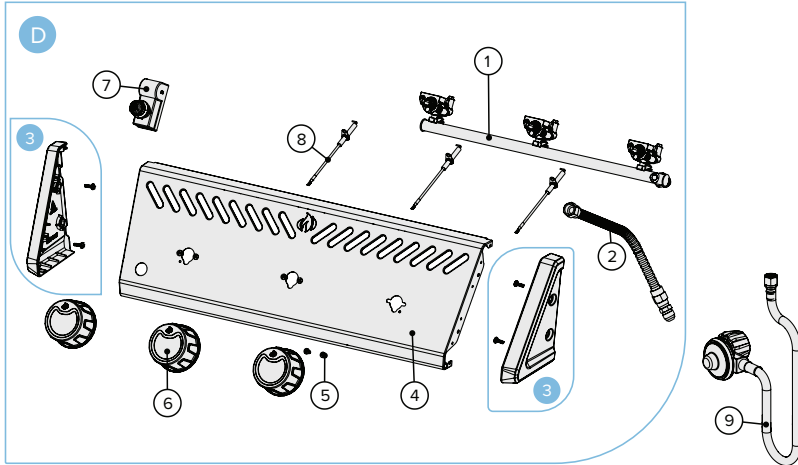

Панель управления в сборе

	Part #	F24DFT	Description
D	N010-1796-LP-BK (30/37mbar)	p	Control Panel Assembly LPG
D	N010-1796-NG-BK	(50mbar)	Control Panel Assembly
1	Z010-0135-30	(30/37mbar)	Manifold Assembly LPG
1	Z010-0135-50	(50mbar)	Manifold Assembly
2	Z010-0052	x	Flexible Connector
2	Z010-0053	FR	
3	N370-1184-BX	x	Control Panel End Caps I
4	Z475-0036-BK1GL	x	Control Panel Black
5	N570-0078	x	Screw
6	N380-0048-BK0TX	x	Control Knob Large
7	Z357-0001	x	Igniter