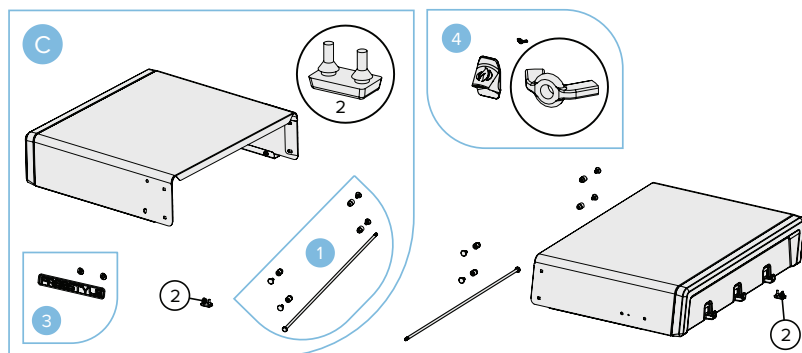

Боковая полка в сборе

	Part #	F24DFT	Description
C	N010-1426-BK-SER	x	Side Shelf Assembly
1	N370-1090-SER	x	Shelf Pivot Hardware Kit
2	N510-0013	x	Rectangular Silicone Bumper
3	N385-0512-SER	x	Freestyle Logo
4	N080-0422-BK-SER	x	Black Bottle Opener