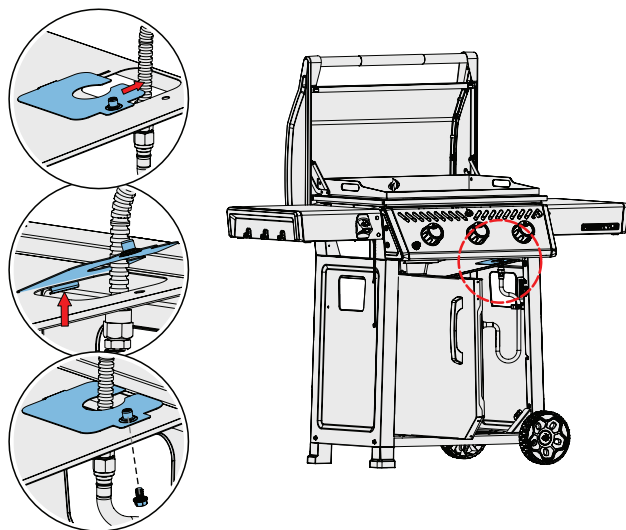

25

Инструкции по регулировке положения противня
приведены в руководстве пользователя.

26