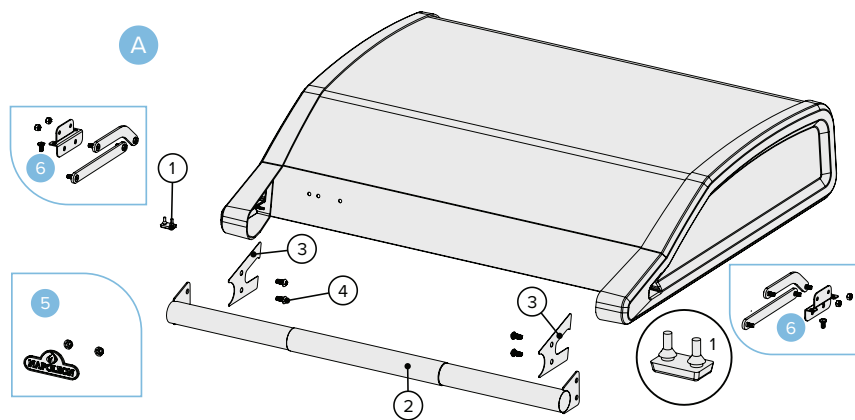

Крышка в сборе

	Part #	F24DFT	Description
A	Z010-0149	x	Lid Assembly
1	N510-0013	x	Silicone Bumper
2	Z010-0136	x	Lid Handle
3	Z200-003-BK1TX	x	Lid Handle cover
4	N570-0145-BK	x	Screw
5	N385-0513-SER	x	Napoleon Logo
6	N370-1195	x	Hinge Kit