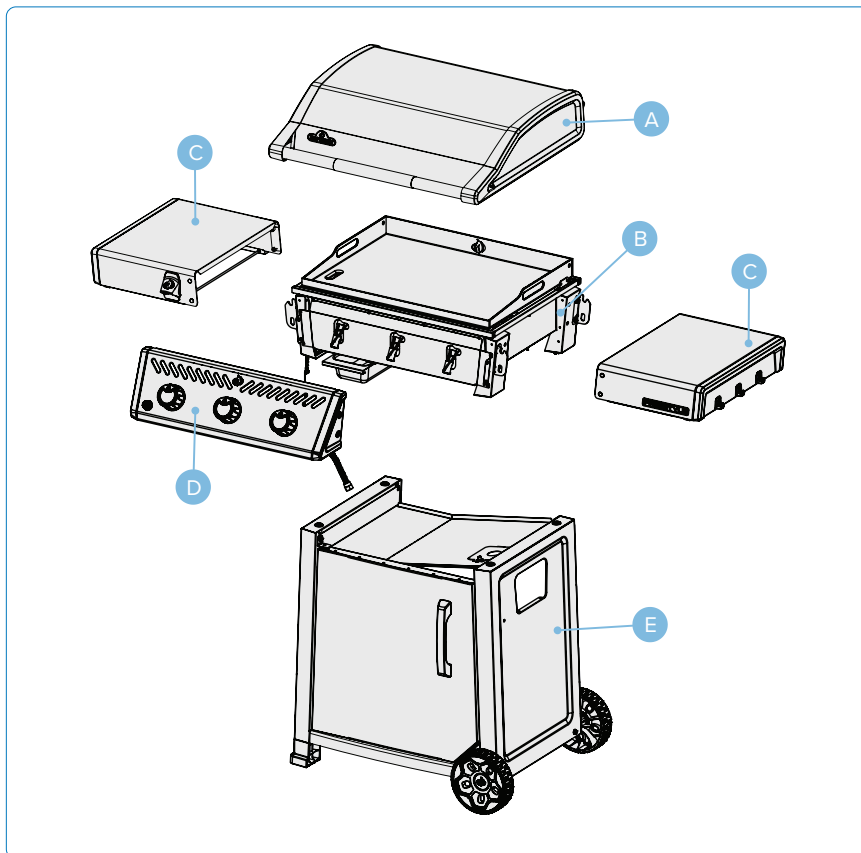

Список деталей

Общий вид

Условные обозначения

x - стандартная комплектация
p - пропан
n - природный газ
ас - аксессуары