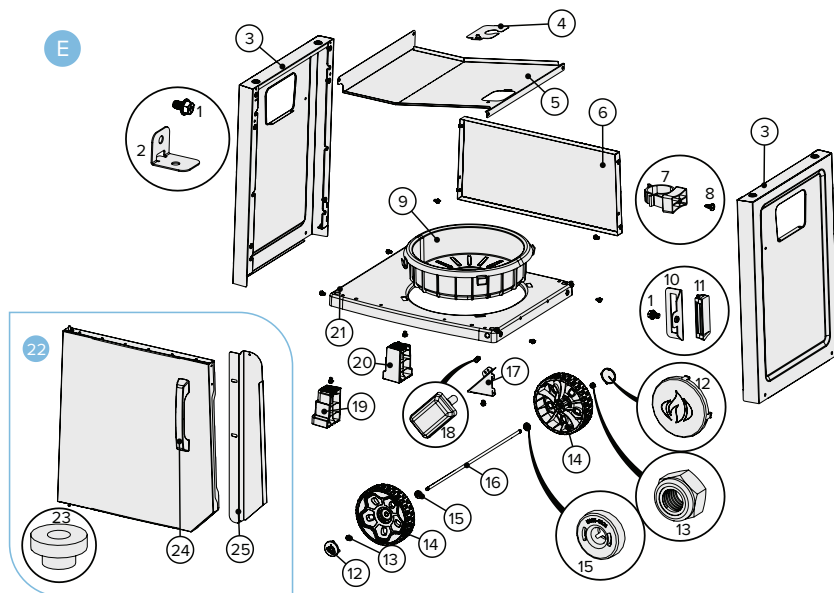

Основание в сборе

	Part #	F24DFT	Description
E		x	Cart Assembly
1	N570-0118	x	Screw
2	N080-0488-BK1SG	x	Door Pivot Bracket
3	N475-0557-BK1SG	x	Cart Side Axle Panel
4	N200-0155-BK1SG	x	Heat Shield Cover Plate
5	Z585-0018-BK1SG	x	Heat Cart Black Shield
6	N475-0584-BK1SG	x	Cart Back Black Panel
7	N160-0053	x	Flex Line Clip
8	Z570-0043	x	Screw
9	N655-10001771	x	Tank Support
10	N080-0491-BK1SG	x	Magnet Door Bracket