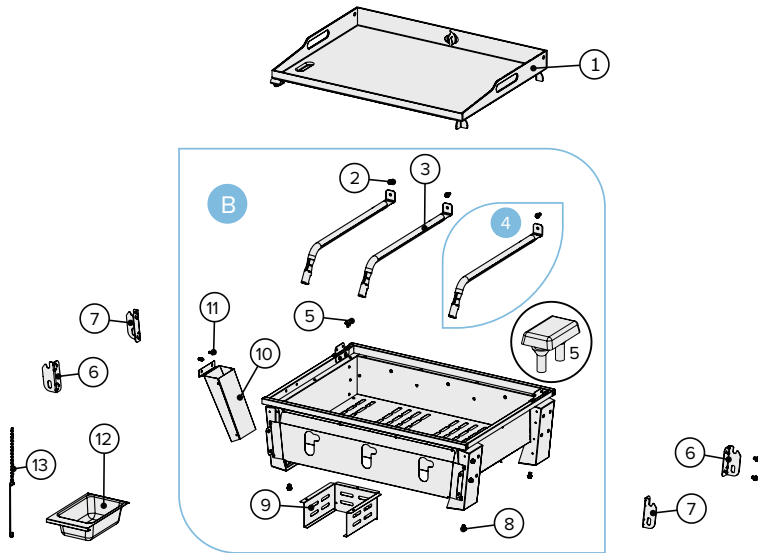

Очак в сборе

	Part #	F24DFT	Description
B	Z010-0134-SER	x	Base Assembly
1	Z010-0138-M06	x	Griddle Assembly
2	N570-0038	x	Screw
3	Z100-0008	(30/37mbar)	Main Burner Tube
3	Z100-0008-50	(50mbar)	
4	Z100-0008-SER	(30/37mbar)	Main Burner Tube
4	Z100-0008-50-SER	(50mbar)	
5	N510-0013	x	Rectangular Bumper
6	N080-0483	x	Folding Shelf Right Bracket
7	N080-0482	x	Folding Shelf Left Bracket
8	N570-0118	x	Screw
9	Z010-0145	x	Support Drip Pan
10	Z010-0144	x	Grossing Drip Pan
11	N570-0104	x	Screw Vis Tornillo Schraube
12	Z710-0007-BK2GL	x	Grease Tray
13	N555-0097	x	Lighting Match Rod